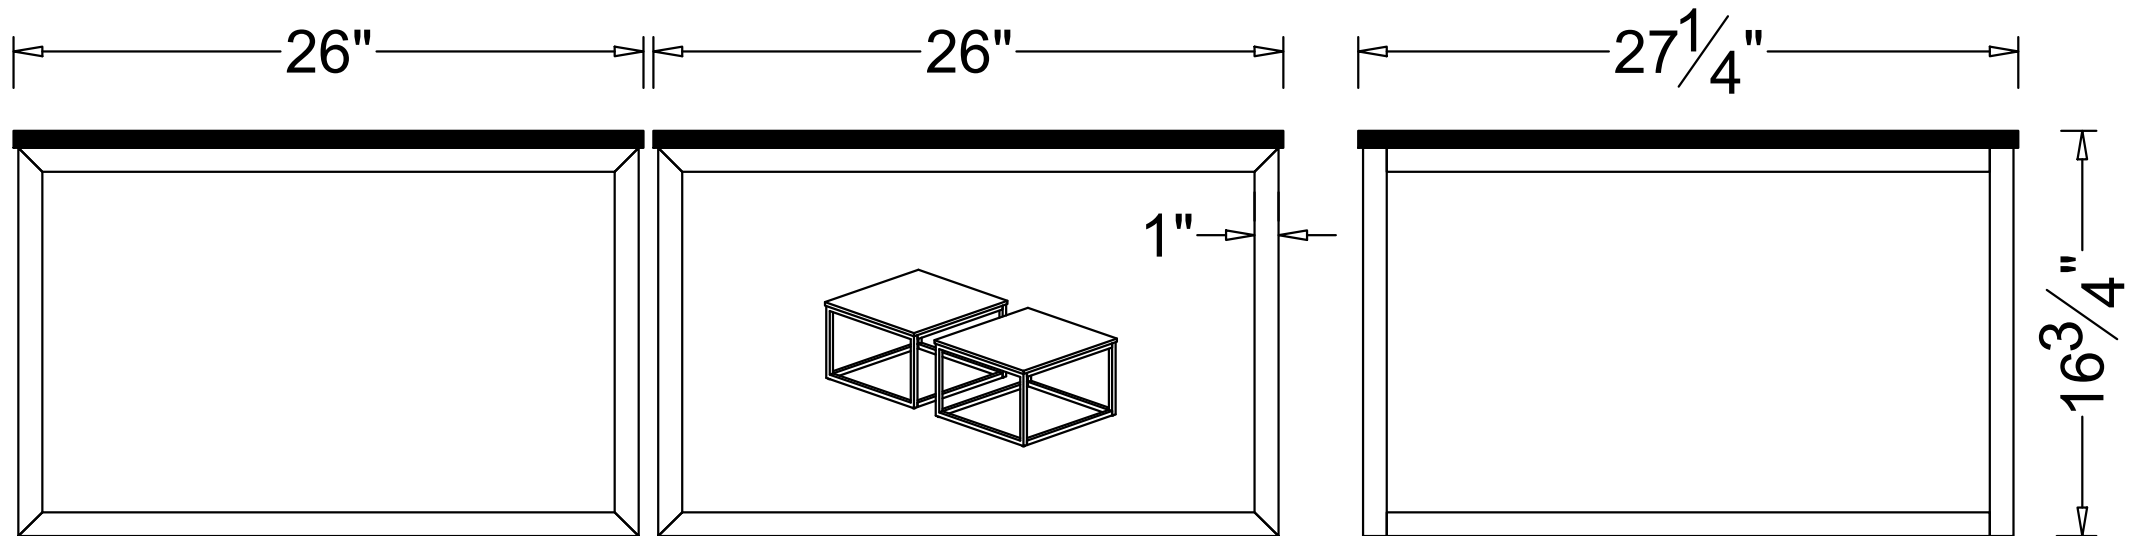

FRONT VIEW

SIDE VIEW

ANAR1175B NESTING RECTANGLE COFFEE TABLE